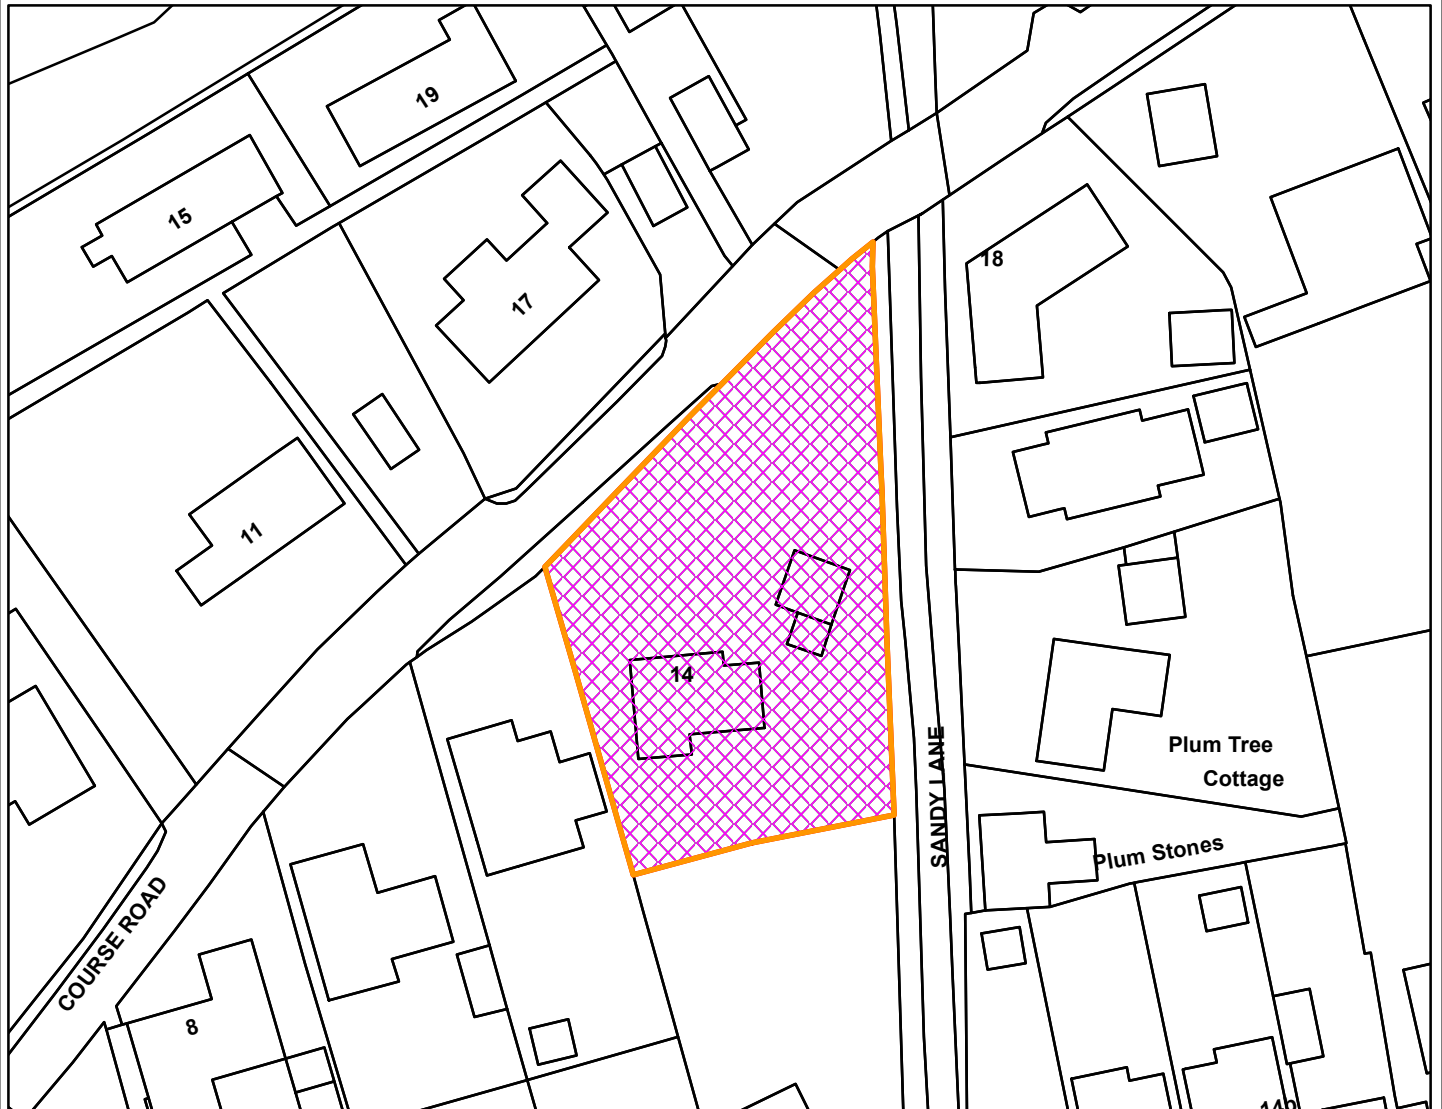

24/00601/F

Borough Council of
King's Lynn &
West Norfolk

Wish Cottage 14 Golf Course Road Old Hunstanton PE36 6JG

Legend

Scale: 1:750

Reproduced from the Ordnance Survey map with permission of the Controller of His Majesty's Stationery Office © Crown Copyright 2023.

Unauthorised reproduction infringes Crown Copyright and may lead to prosecution or civil proceedings.

Organisation	BCKLWN
Department	Department
Comments	Not Set
Date	16/07/2024
MSA Number	0100024314